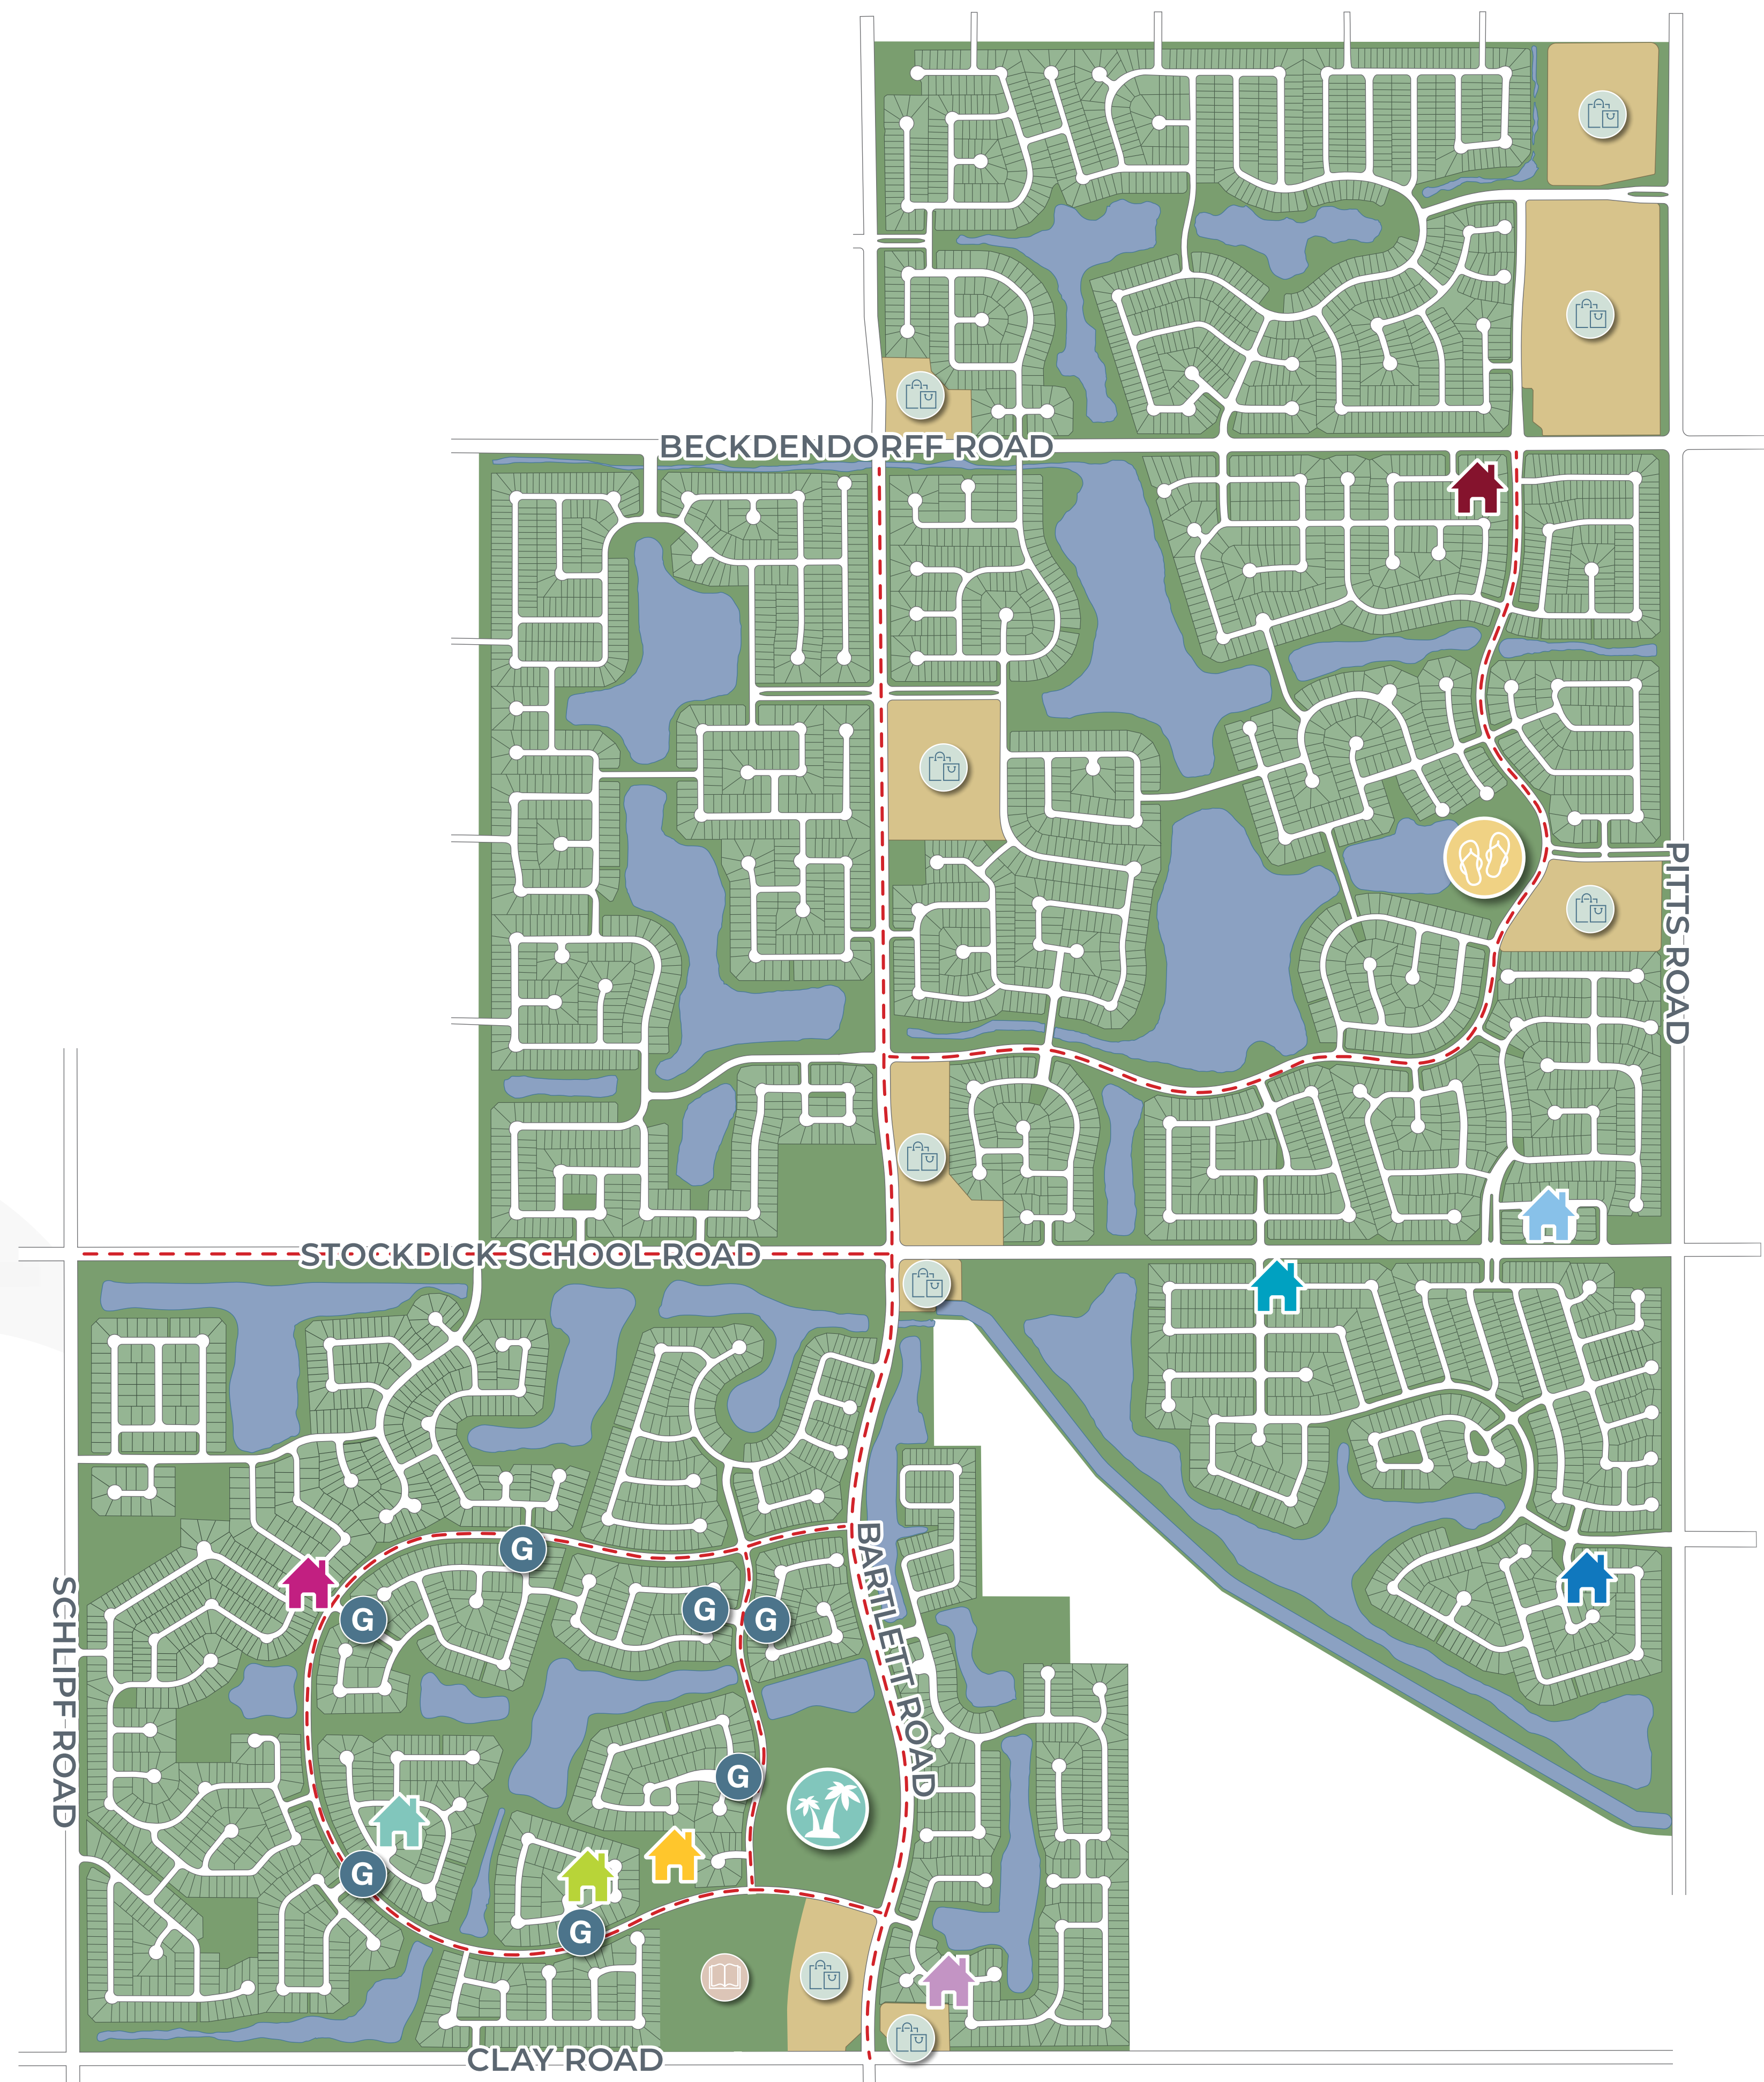

 **SOL CLUB: *Opening 2025!***
Crystal Lagoon Amenity Village

 **THE RETREAT**
Lazy River Complex

 **Future Katy ISD**
Elementary School Site

 Future Commercial Site

 Gated Section

 GreenBolt Trails

Model Home Parks

 **WELCOME CENTER**

- Beazer Homes
- Brightland Homes
- CastleRock
- Chesmar Homes
- Colina Homes
- Davidson Homes
- D.R. Horton
- HistoryMaker
- Lennar Homes
- KB Home
- Tricoast Homes
- Westin Homes

- Empire
- Hamilton Thomas
- Highland Homes
- HistoryMaker

- Adams Homes
- Anglia Homes
- Ashton Woods
- CastleRock
- Colina Homes
- D.R. Horton
- KB Home
- Pulte Homes

Ashton Woods

Brightland Homes

Long Lake Ltd.

Starlight Homes

New Rental Homes

Villas at Sunterra -
ONM Living

Eden at Sunterra

*Conceptual rendering. Subject to change without notice. 4/24