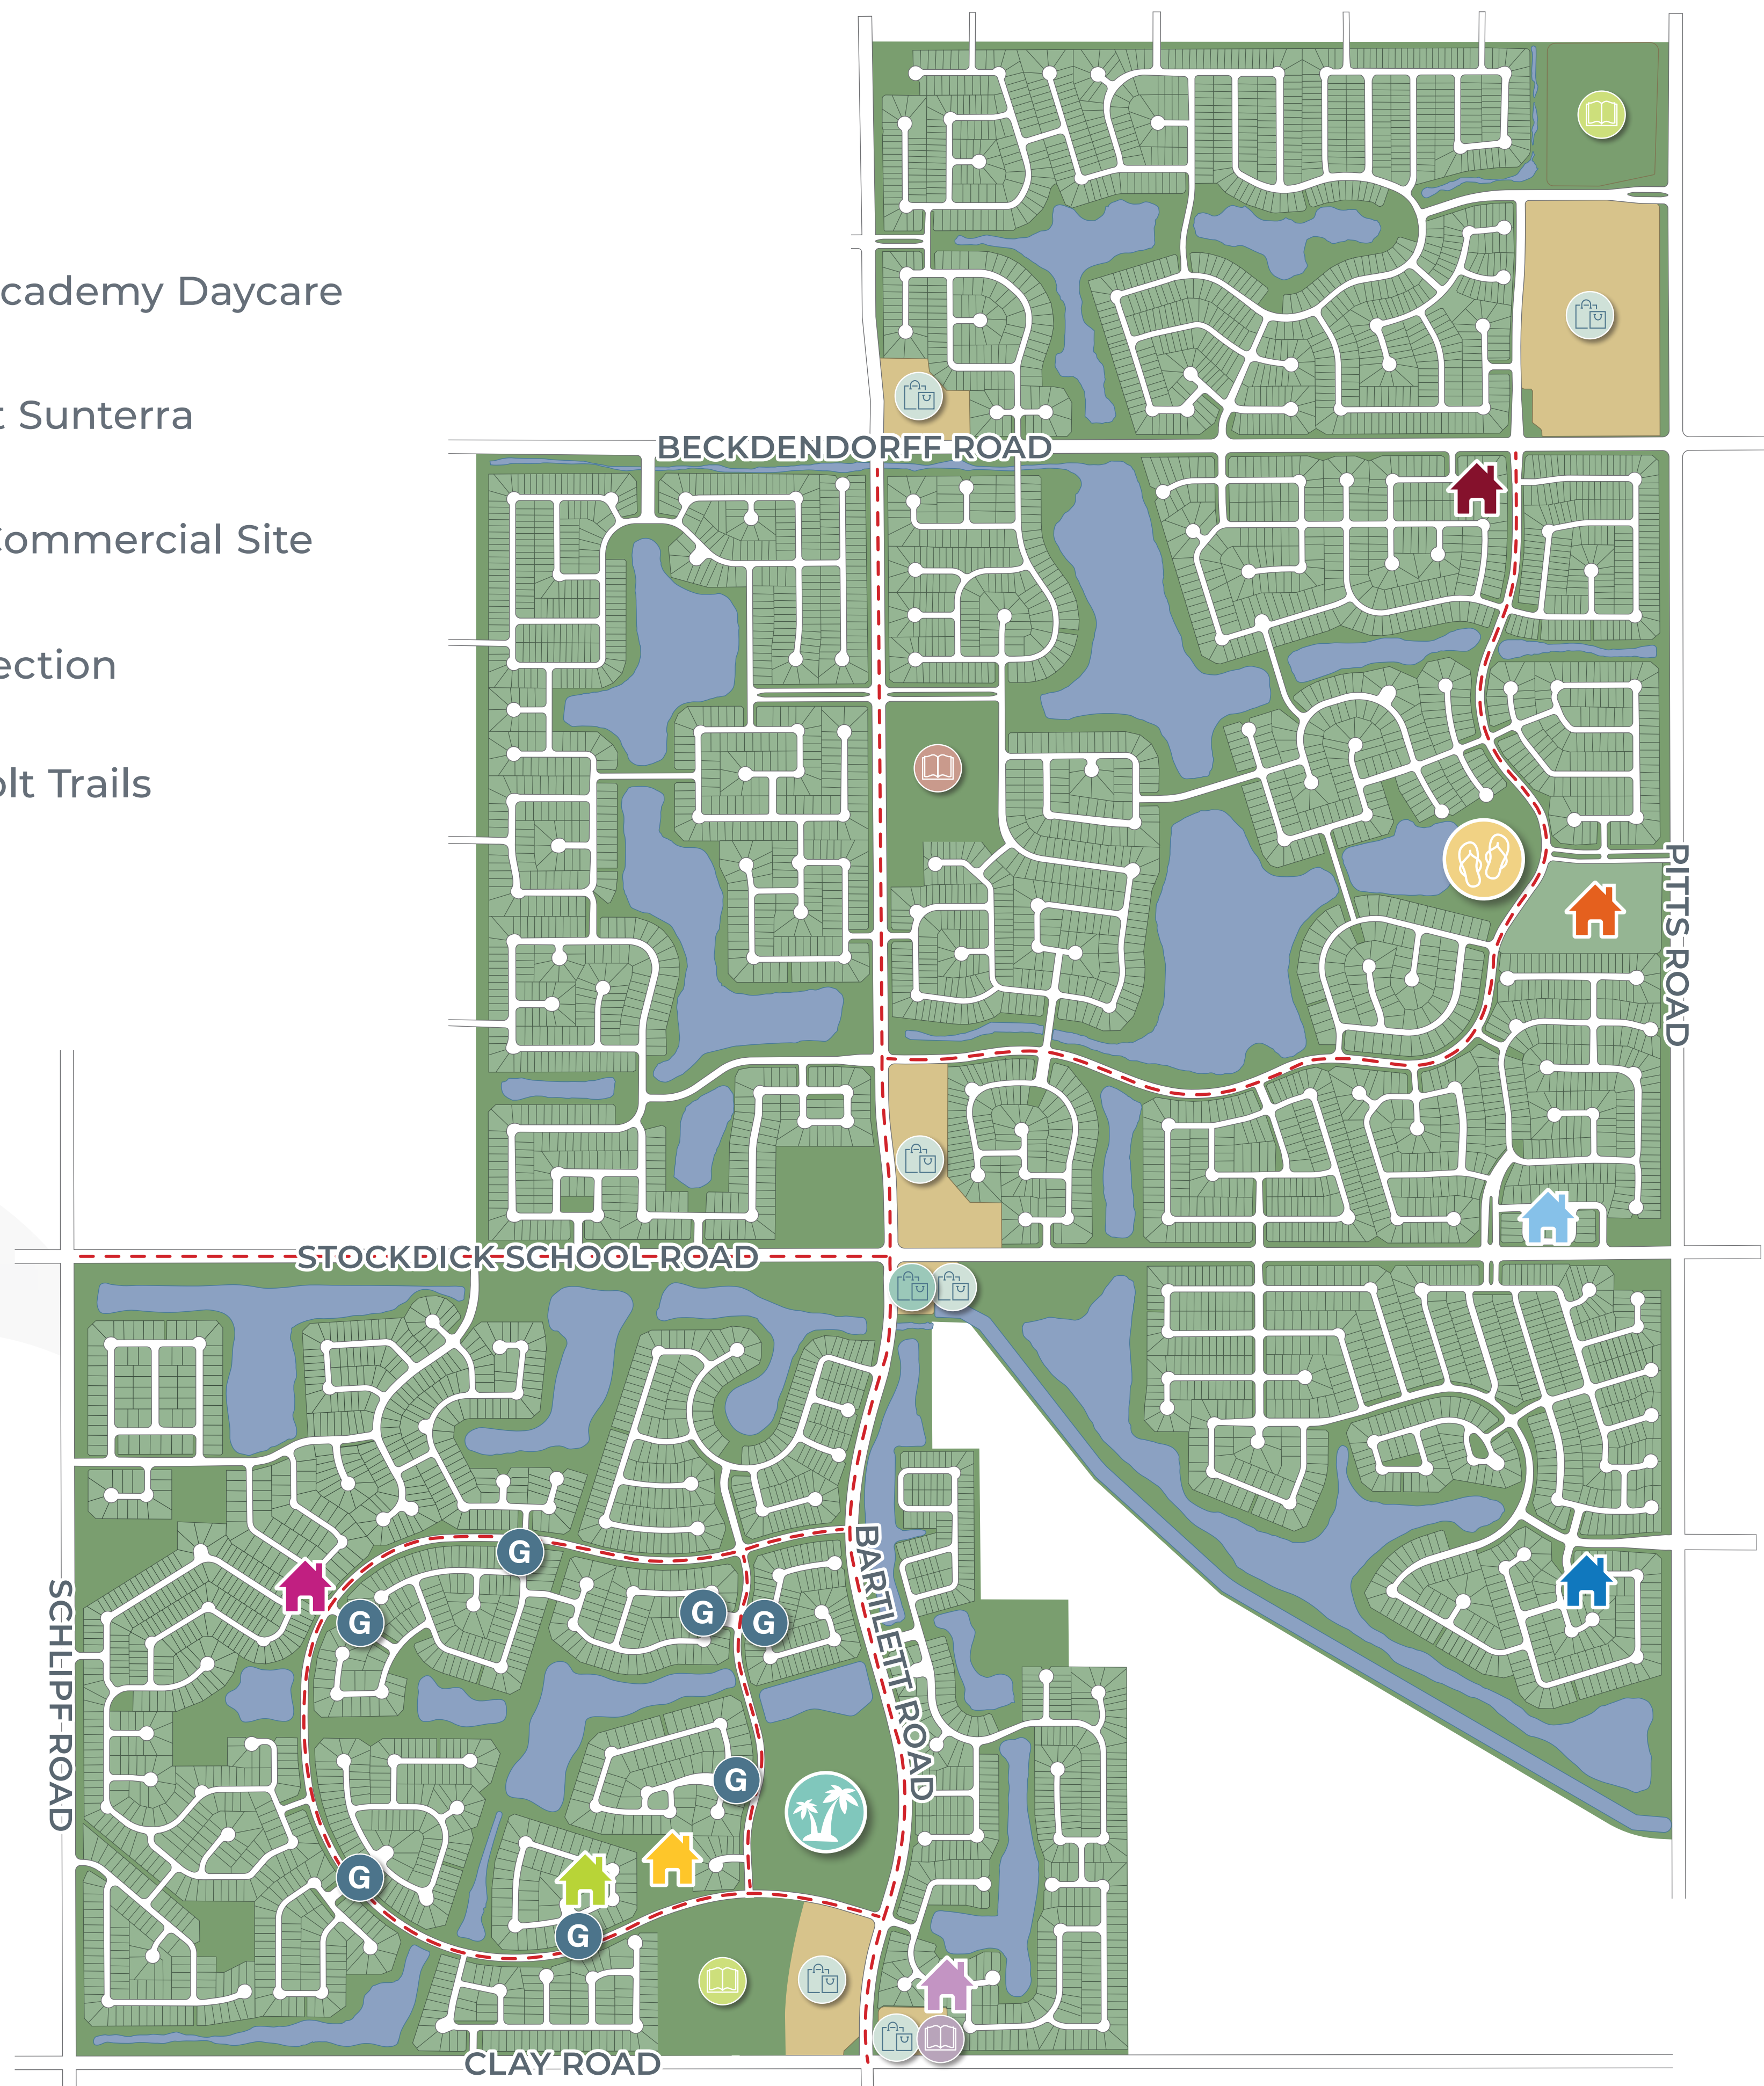

SUNTERRA

 **SOL CLUB:** *Opening 2025!*
Crystal Lagoon Amenity Village

 **THE RETREAT:**
Lazy River Complex

 Two Future Katy ISD Elementary School Sites

 Future Royal ISD Elementary School Site

 Kiddie Academy Daycare

 Shops at Sunterra

 Future Commercial Site

 Gated Section

 GreenBolt Trails

Model Home Parks

 **WELCOME CENTER**

- Ashton Woods
- Anglia Homes
- Beazer Homes
- Brightland Homes
- CastleRock
- Chesmar Homes
- Colina Homes
- Davidson Homes
- D.R. Horton
- HistoryMaker
- Lennar Homes
- Long Lake
- KB Home
- Terrata Homes
- Tricoast Homes
- Westin Homes

 Brightland Homes

 Starlight Homes

 Empire
New Home Co

 Adams Homes
KB Home
Pulte Homes

New Rental Homes

 Villas at Sunterra -
ONM Living

 Eden at Sunterra

 Summerwell Sunterra
Rental Homes

*Conceptual rendering. Subject to change without notice. 10/24